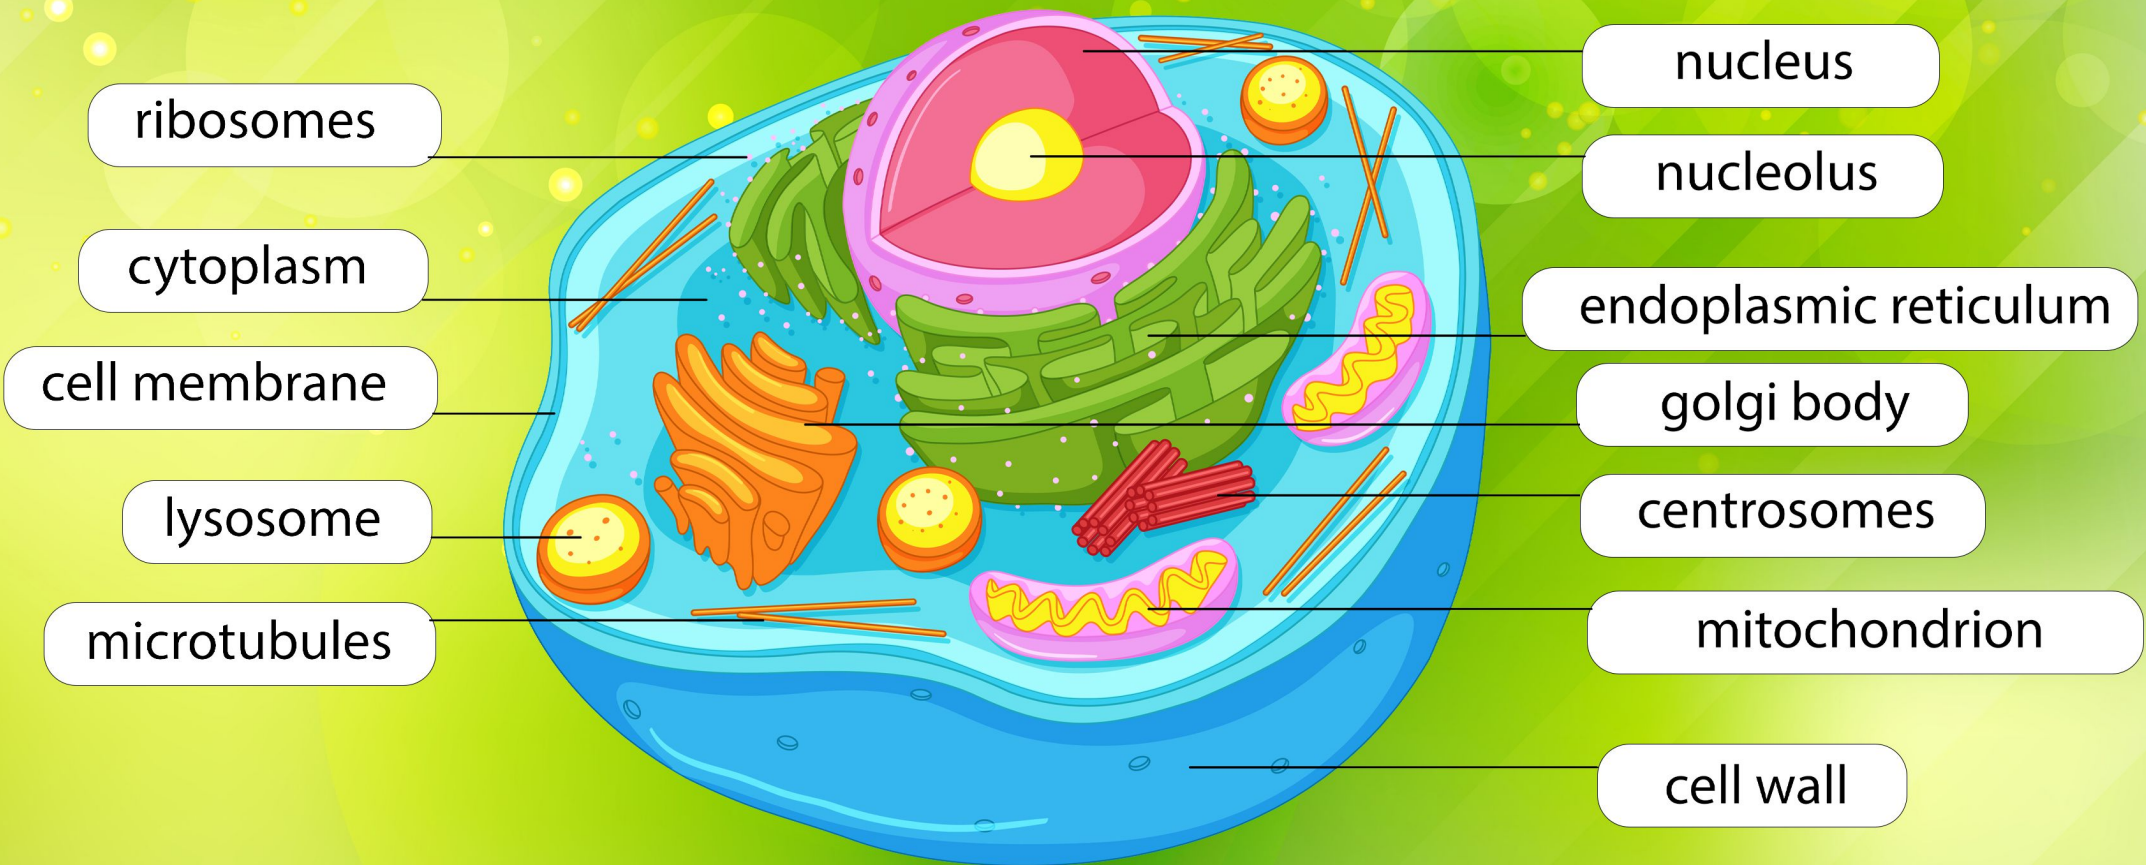

Animal Cell Worksheet

What are some fun facts about animal cells?

We have 10 interesting animal cell facts so you develop a better understanding of animal cells.

- Not all cells have a nucleus.
- Cells are totipotency.
- Cells can repair themselves.
- Cells are self-destructive.
- The cell is 70% water.
- Cells are self-sufficient.
- Cells are small.
- Cytoplasm in the cell helps it maintain its shape.

Animal Cell Worksheet

Fill in the blanks

nucleus
cell wall
microtubules
cell membrane
golgi body
endoplasmic reticulum

ribosomes
centrosomes
nucleolus
mitochondrion
lysosome
cytoplasm

Blank label boxes for labeling the animal cell diagram on the left side.

Blank label boxes for labeling the animal cell diagram on the right side.

Animal Cell Worksheet

Colouring Page

- ribosomes
- centrosomes
- nucleolus
- mitochondrion
- lysosome
- cytoplasm
- golgi body
- cell membrane
- microtubules
- cell wall
- nucleus
- endoplasmic reticulum

Animal Cell Worksheet

Drawing Page

-  ribosomes
-  centrosomes
-  nucleolus
-  mitochondrion
-  lysosome
-  cytoplasm
-  golgi body
-  cell membrane
-  microtubules
-  cell wall
-  nucleus
-  endoplasmic reticulum